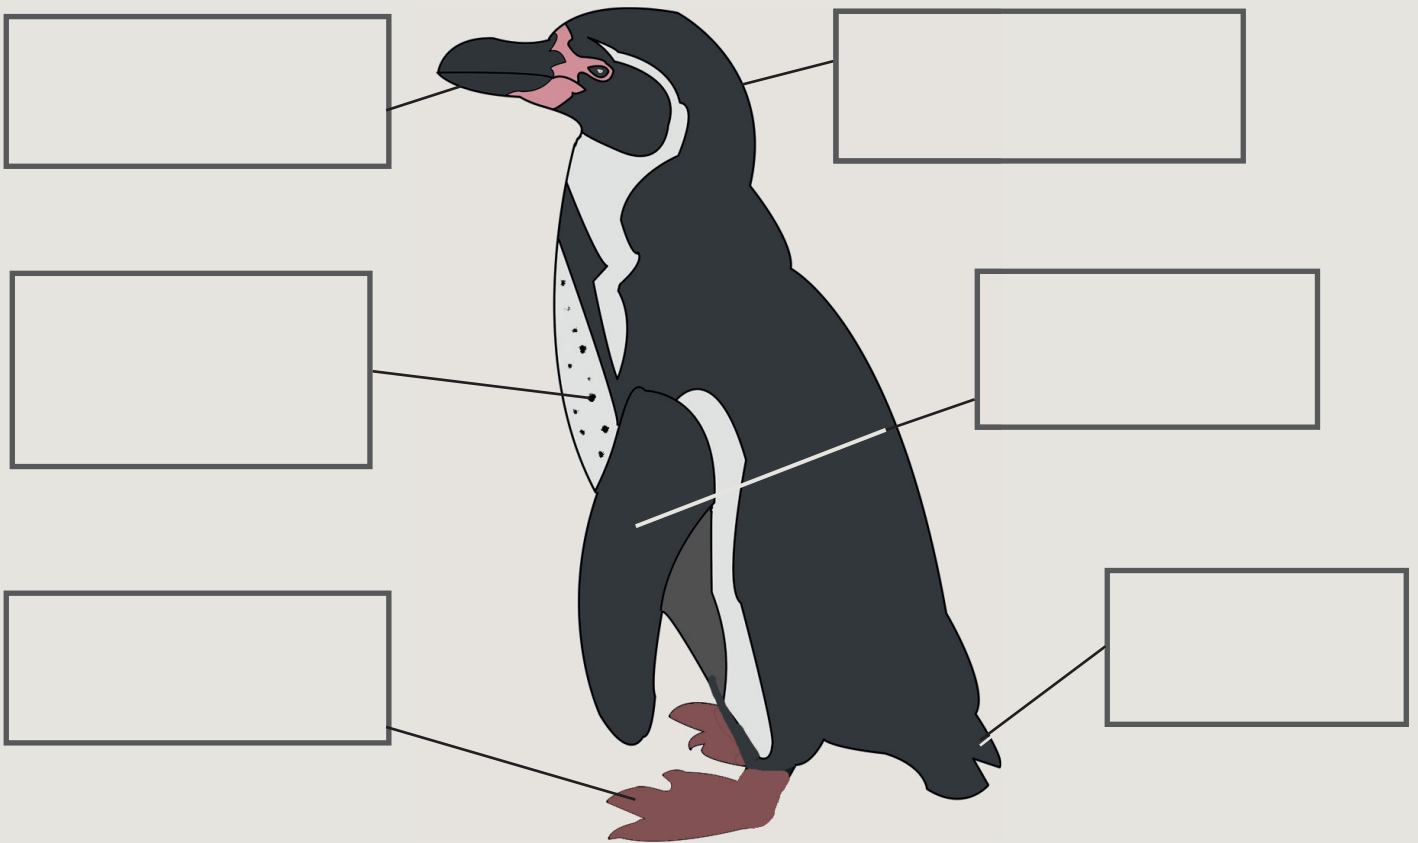

# Penguin Power!

## Key Stage 1

The penguins that live at the Wildlife Park are called Humboldt penguins. They are not the sort that live at the South Pole. They come from Chile and Peru.

Penguins can't fly. They can't run fast on the ground. They are **AMAZING** swimmers - even underwater!

Can you write the correct words in the boxes to label Percy the penguin?

beak   wing   webbed feet   tail   head   spotty tummy

Can you colour in these foods, then pick out the right food for Percy? Draw a circle round it.

# Make Percy the Penguin!

You will need: 1 toilet tube, scissors, and glue, and an helpful adult!

- 1 Carefully cut out all the pieces
- 2 Stick **A** onto the tube to form the tummy
- 3 Stick **B** around the tube and glue at the back.
- 4 Fold the feet and beak, and glue the tabs, then stick into place
- 5 Stick the wings **C** on (you might want to colour the back of the wings in black)